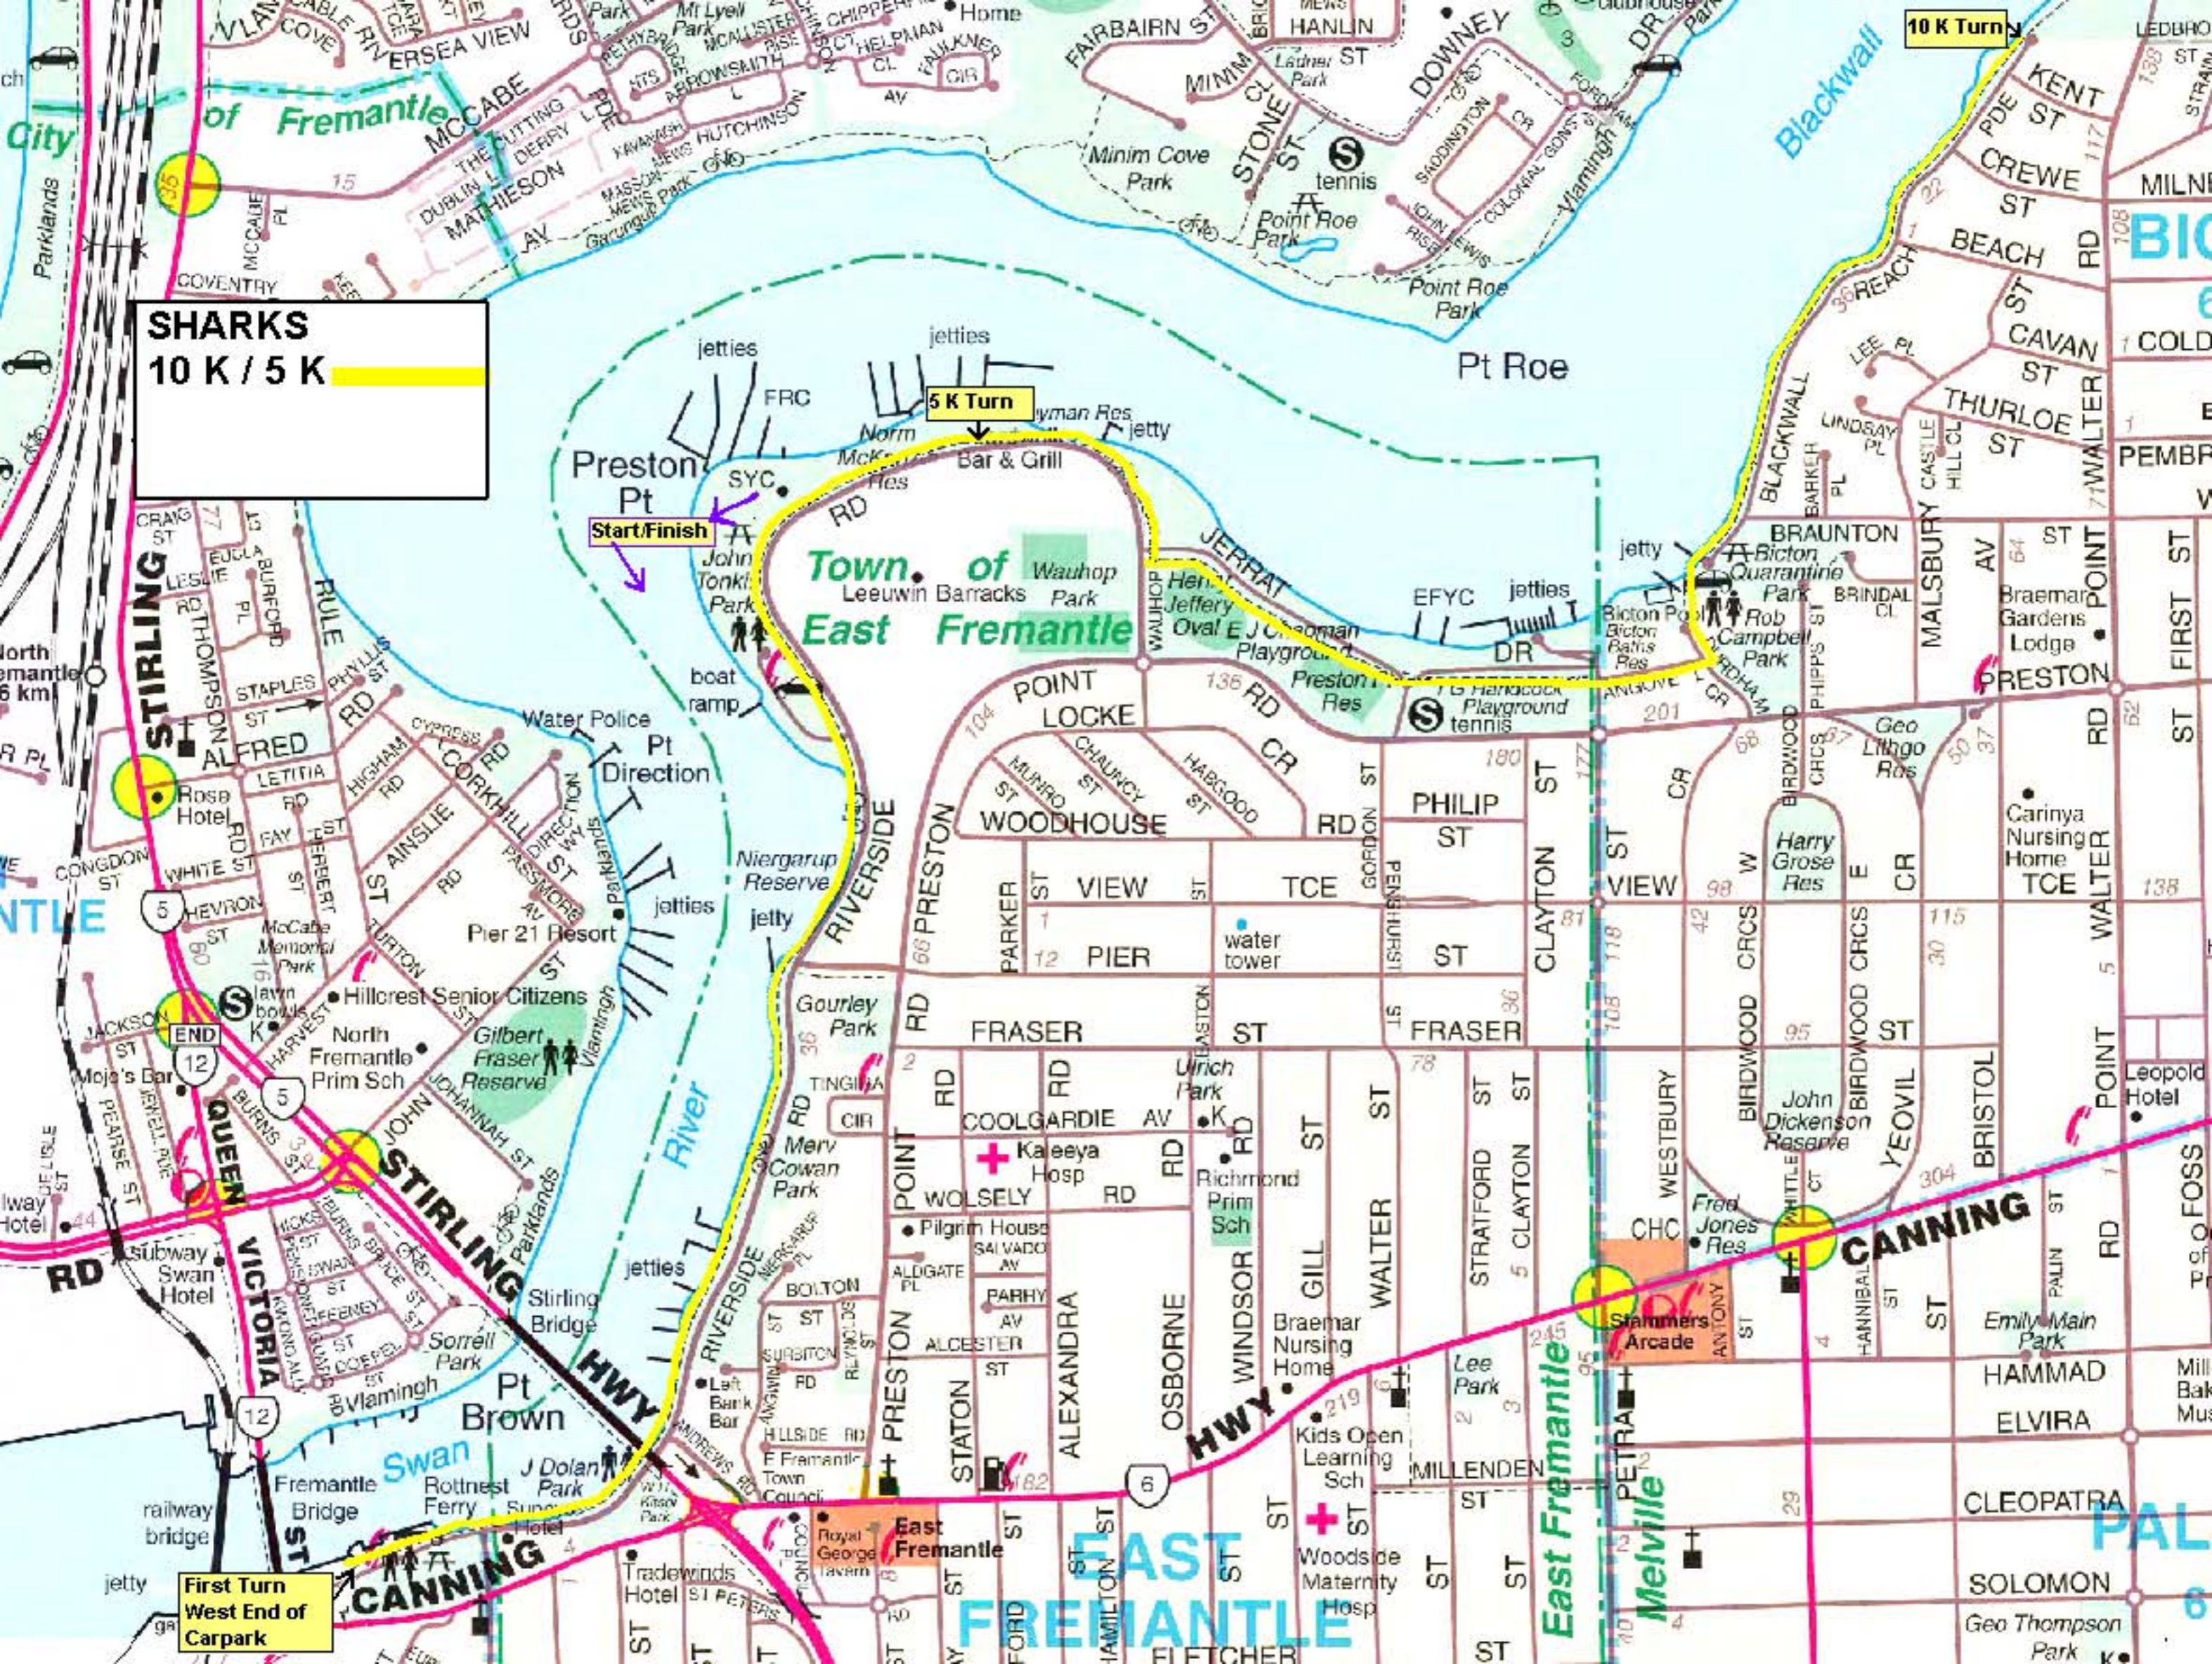

SHARKS
10 K / 5 K

Start/Finish

5 K Turn

10 K Turn

First Turn
West End of
Carpark

Town of East Fremantle

Pt Roe

CANNING

EAST FREMANTLE

East Fremantle Melville